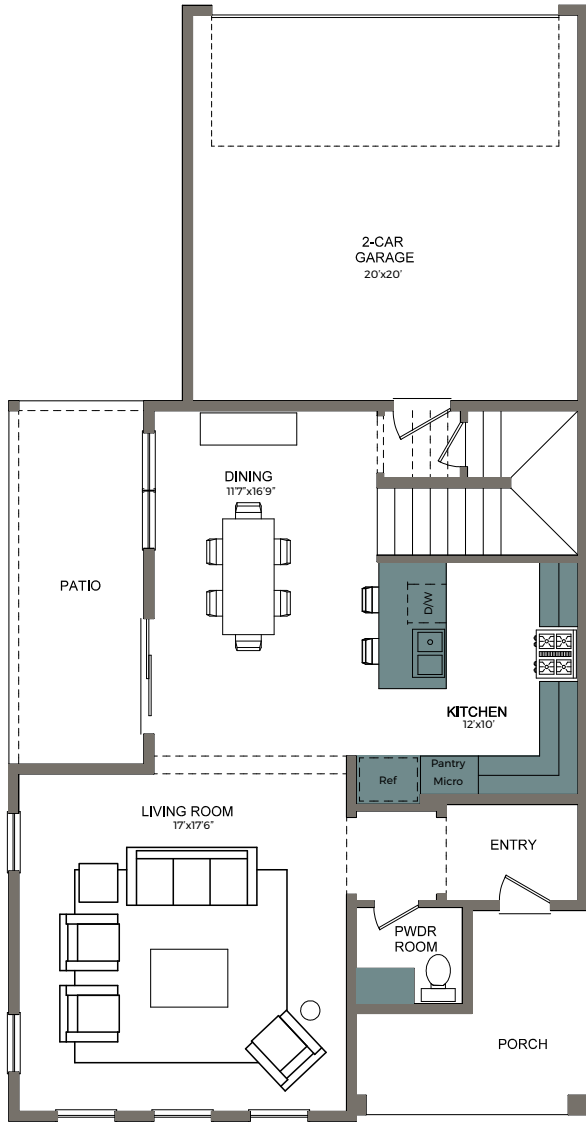

# THE BLUFFS

AT RIVER EAST

FIRST FLOOR

SECOND FLOOR

**HOME C**  
3 BEDROOM / 2.5 BATH

FIRST FLOOR - SQ FT  
SECOND FLOOR - SQ FT

TOTAL - 2165 SQ FT