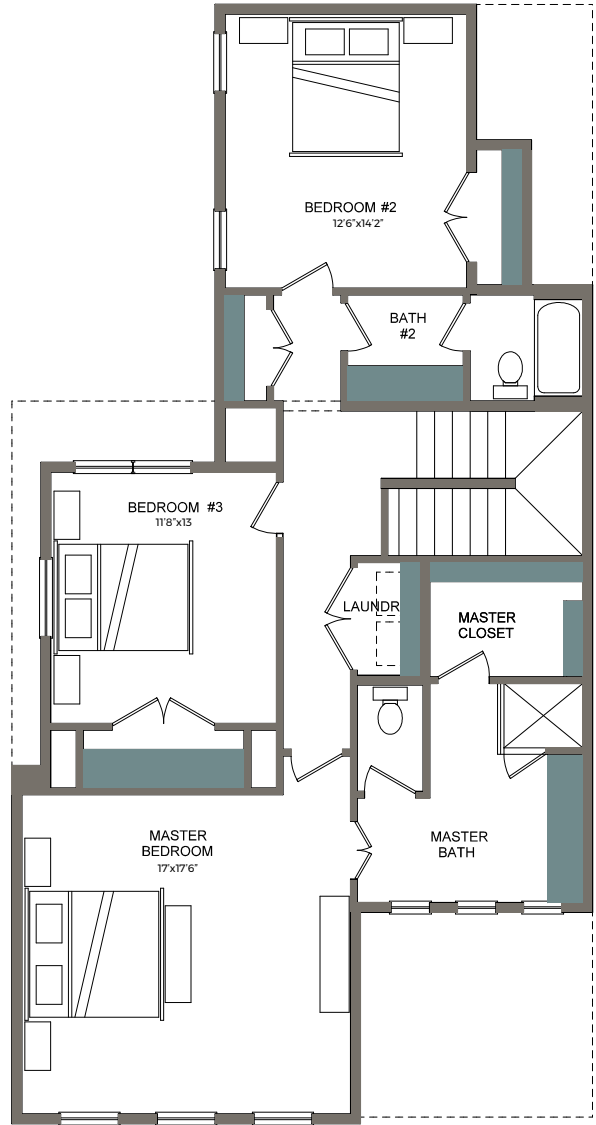

# THE BLUFFS

AT RIVER EAST

FIRST FLOOR

SECOND FLOOR

**HOME C**  
3 BEDROOM / 2.5 BATH

FIRST FLOOR - SQ FT  
SECOND FLOOR - SQ FT

TOTAL - 2165 SQ FT