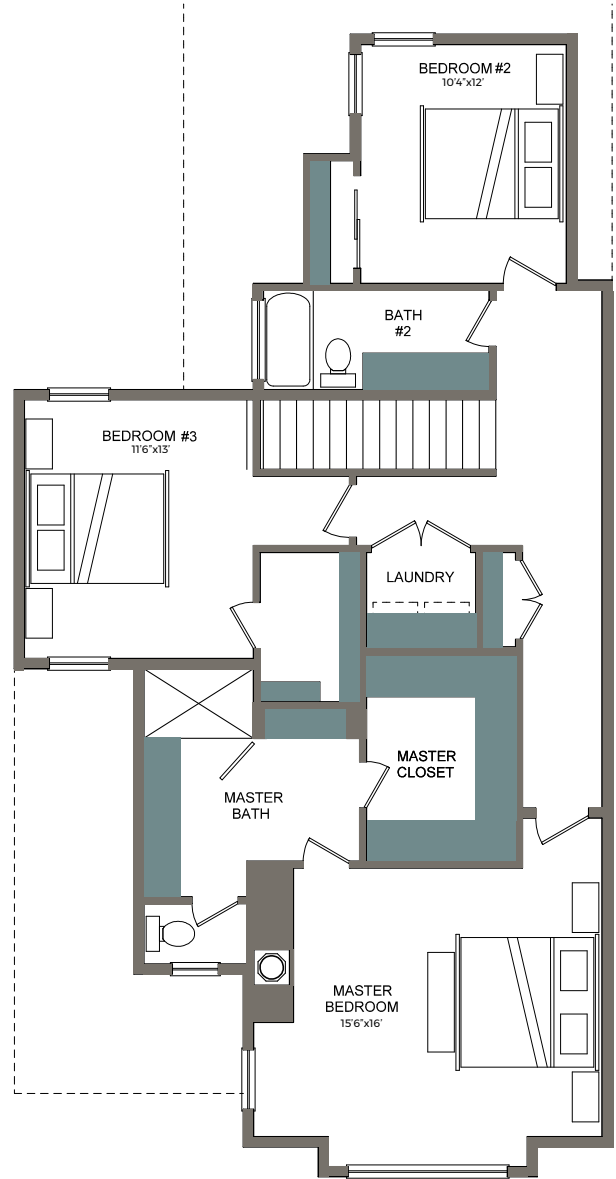

HAVENWOOD HOMES

THE BLUFFS

AT RIVER EAST

FIRST FLOOR

SECOND FLOOR

HOME E

3 BEDROOM / 2.5 BATH

FIRST FLOOR - 881 SQ FT

SECOND FLOOR - 1181 SQ FT

TOTAL - 2062 SQ FT