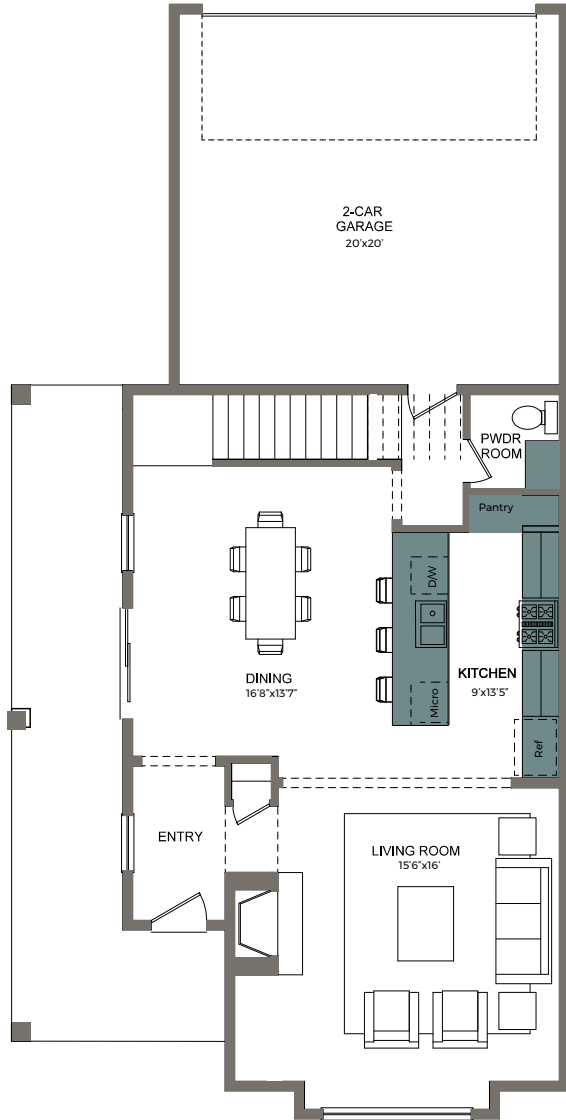

HAVENWOOD HOMES

THE BLUFFS

AT RIVER EAST

FIRST FLOOR

SECOND FLOOR

HOME E

3 BEDROOM / 2.5 BATH

FIRST FLOOR - 881 SQ FT

SECOND FLOOR - 1181 SQ FT

TOTAL - 2062 SQ FT