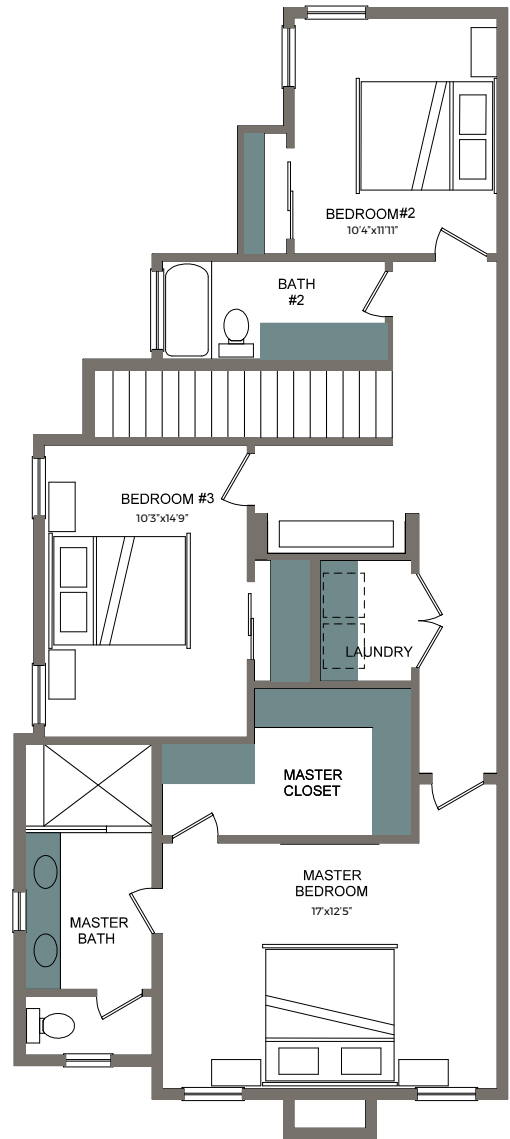

HAVENWOOD HOMES

THE BLUFFS

AT RIVER EAST

FIRST FLOOR

SECOND FLOOR

HOME D
3 BEDROOM / 2.5 BATH

FIRST FLOOR - 916 SQ FT
SECOND FLOOR - 1112 SQ FT

TOTAL - 2028 SQ FT