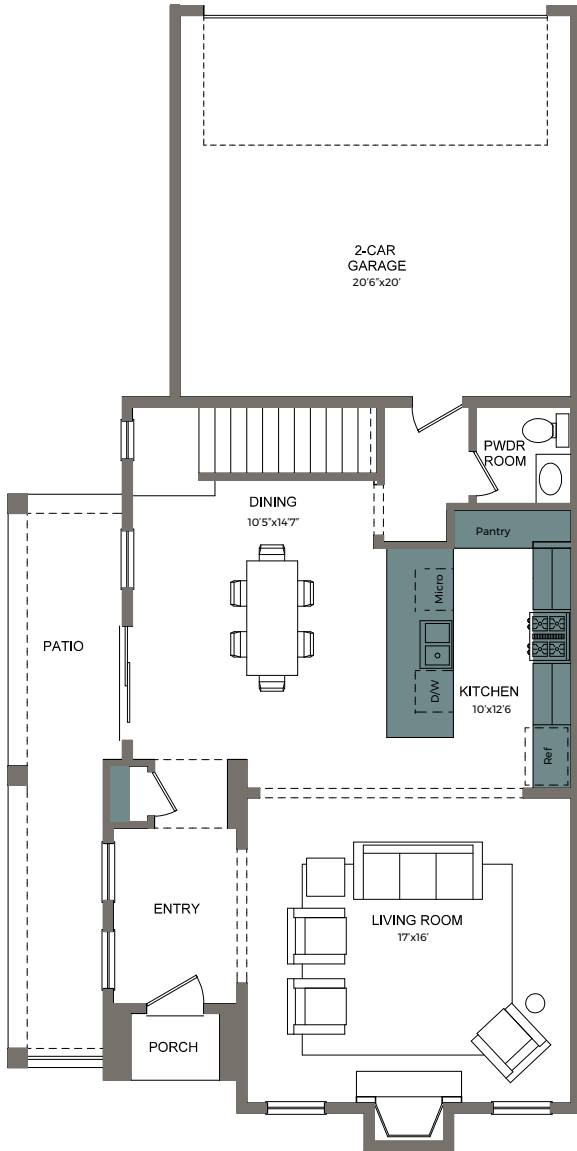

HAVENWOOD HOMES

THE BLUFFS

AT RIVER EAST

FIRST FLOOR

SECOND FLOOR

HOME D
3 BEDROOM / 2.5 BATH

FIRST FLOOR - 916 SQ FT
SECOND FLOOR - 1112 SQ FT

TOTAL - 2028 SQ FT