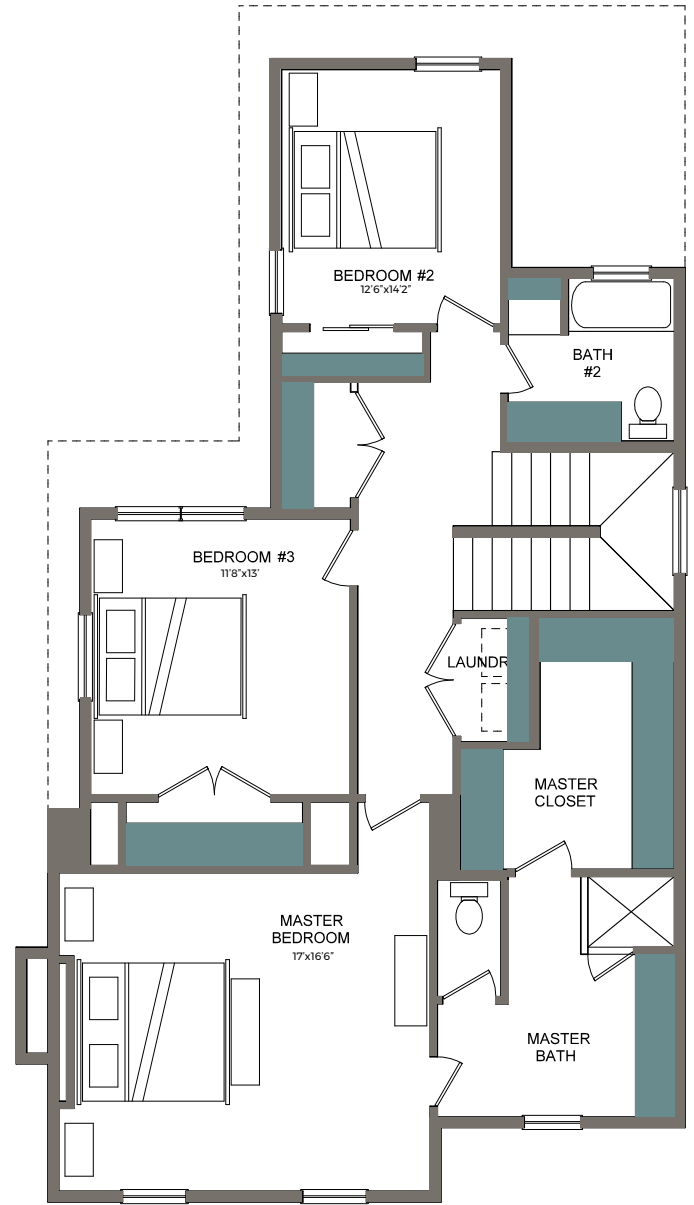

HAVENWOOD HOMES

THE BLUFFS

AT RIVER EAST

FIRST FLOOR

SECOND FLOOR

HOME F
3 BEDROOM / 2.5 BATH

FIRST FLOOR - 922 SQ FT
SECOND FLOOR - 1206 SQ FT

TOTAL - 2128 SQ FT