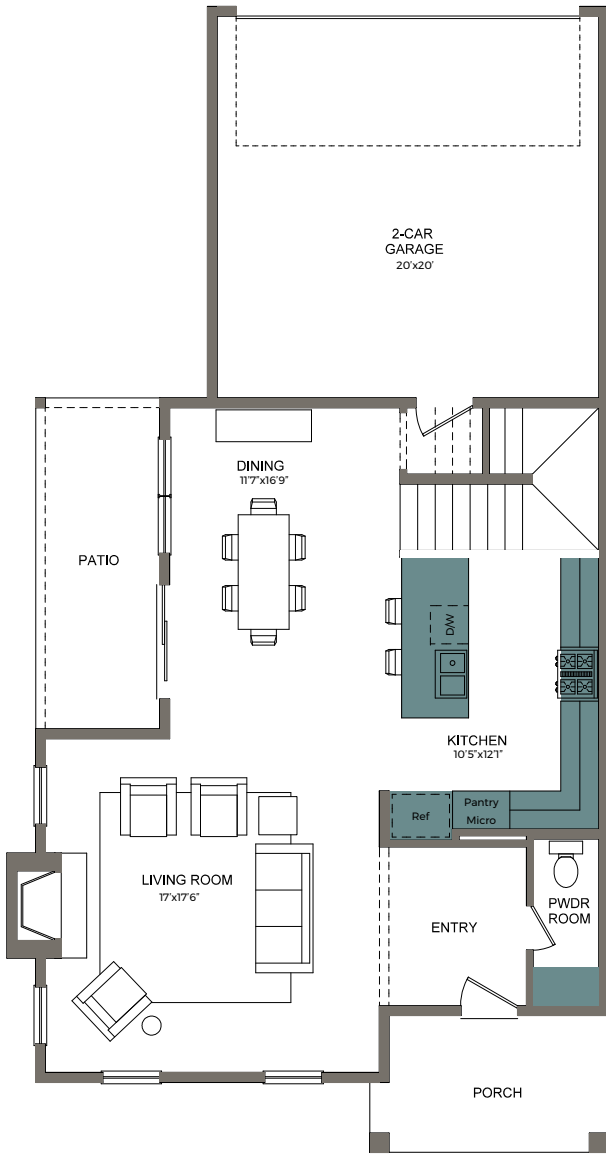

HAVENWOOD HOMES

THE BLUFFS

AT RIVER EAST

FIRST FLOOR

SECOND FLOOR

HOME F
3 BEDROOM / 2.5 BATH

FIRST FLOOR - 922 SQ FT
SECOND FLOOR - 1206 SQ FT

TOTAL - 2128 SQ FT