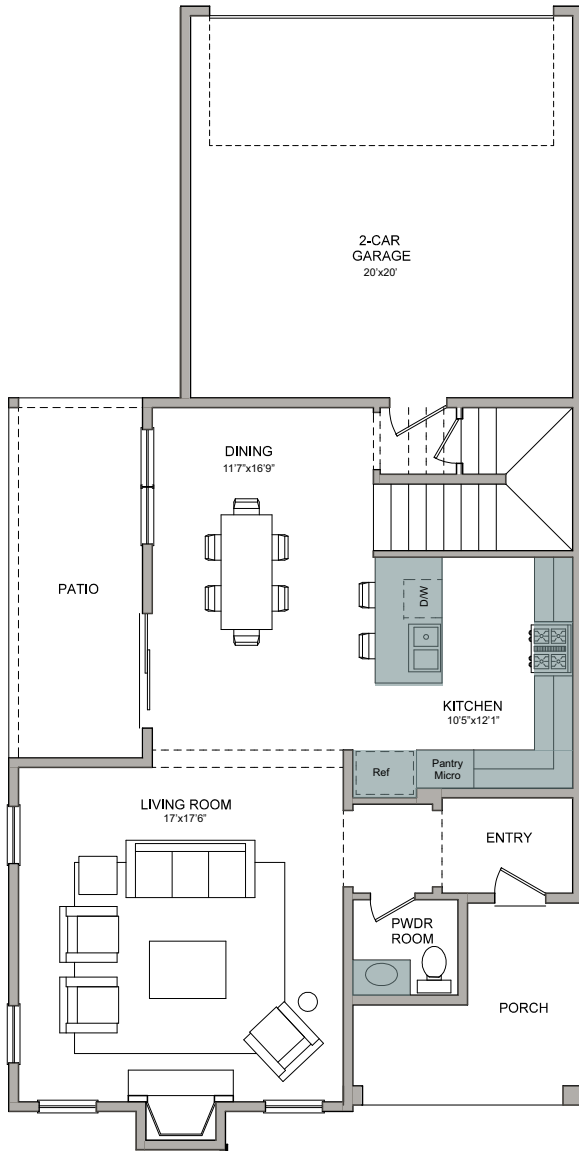

HAVENWOOD HOMES

THE BLUFFS

AT RIVER EAST

FIRST FLOOR

SECOND FLOOR

HOME A
3 BEDROOM / 2.5 BATH

FIRST FLOOR - 898 SQ FT
SECOND FLOOR - 1266 SQ FT

TOTAL - 2165 SQ FT