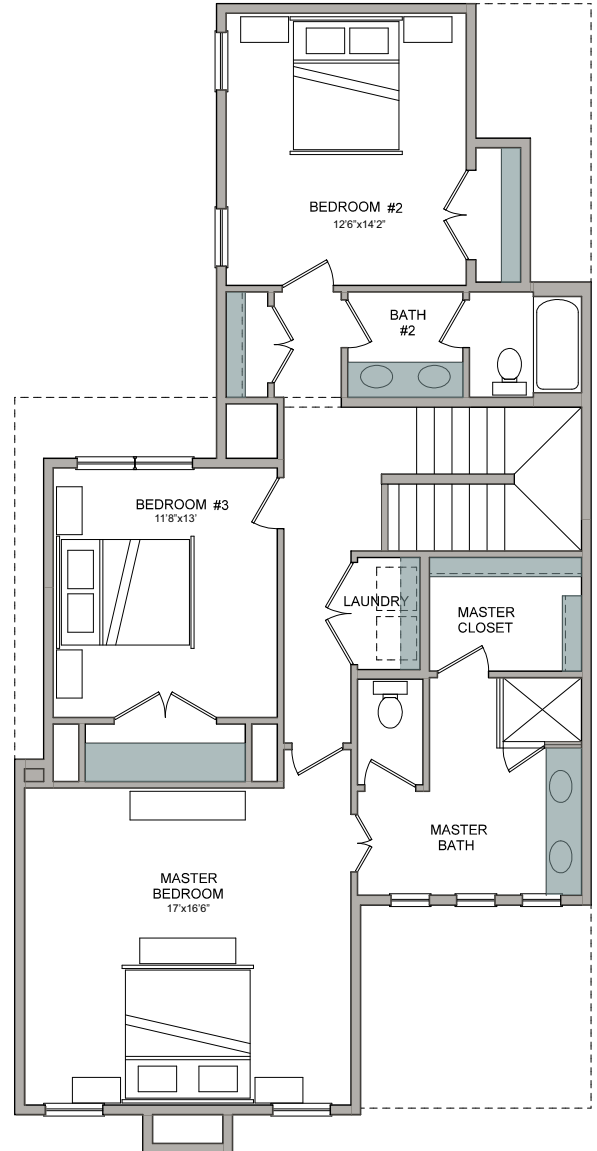

HAVENWOOD HOMES

THE BLUFFS

AT RIVER EAST

FIRST FLOOR

SECOND FLOOR

HOME A
3 BEDROOM / 2.5 BATH

FIRST FLOOR - 898 SQ FT
SECOND FLOOR - 1266 SQ FT

TOTAL - 2165 SQ FT