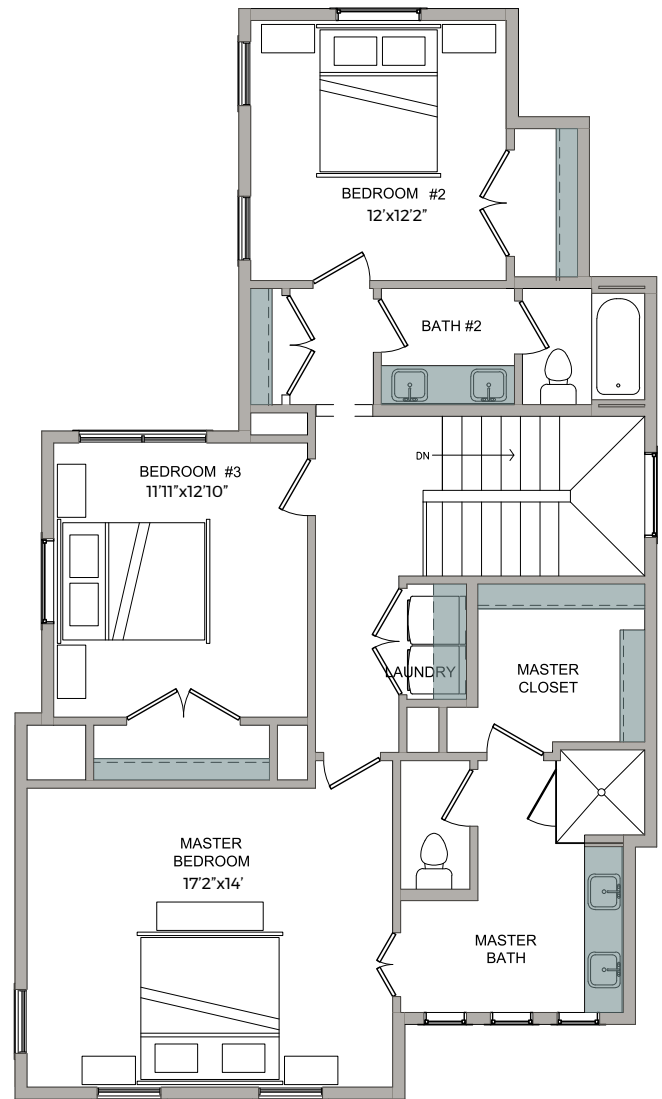

HAVENWOOD HOMES

THE BLUFFS

AT RIVER EAST

FIRST FLOOR

SECOND FLOOR

HOME B

3 BEDROOM / 2.5 BATH

FIRST FLOOR - 825 SQ FT

SECOND FLOOR - 1121 SQ FT

TOTAL - 1946 SQ FT