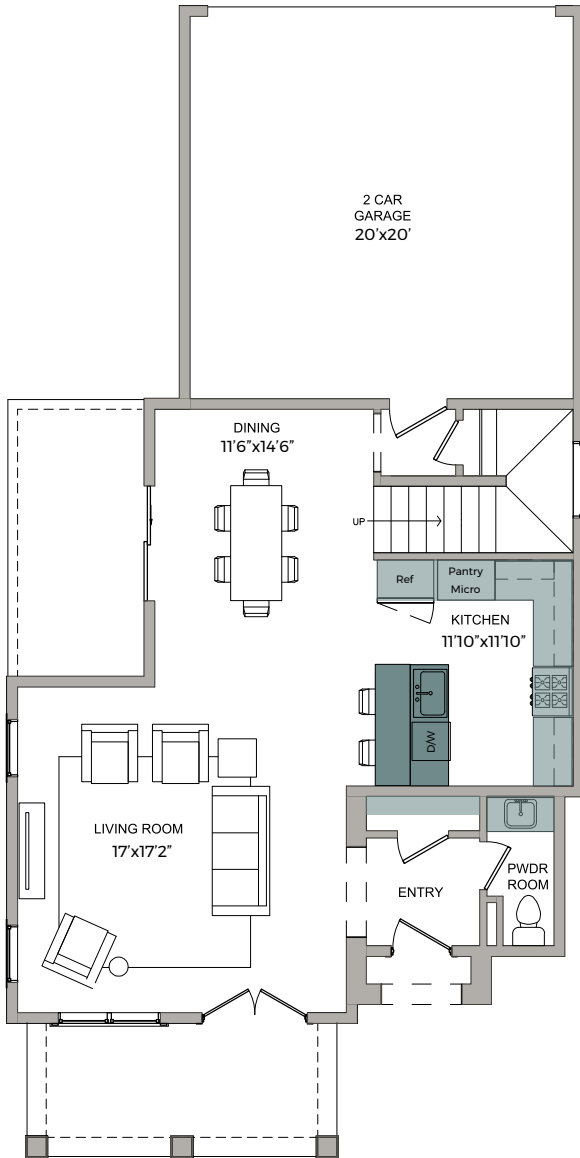

HAVENWOOD HOMES

THE BLUFFS

AT RIVER EAST

FIRST FLOOR

SECOND FLOOR

HOME B

3 BEDROOM / 2.5 BATH

FIRST FLOOR - 825 SQ FT

SECOND FLOOR - 1121 SQ FT

TOTAL - 1946 SQ FT